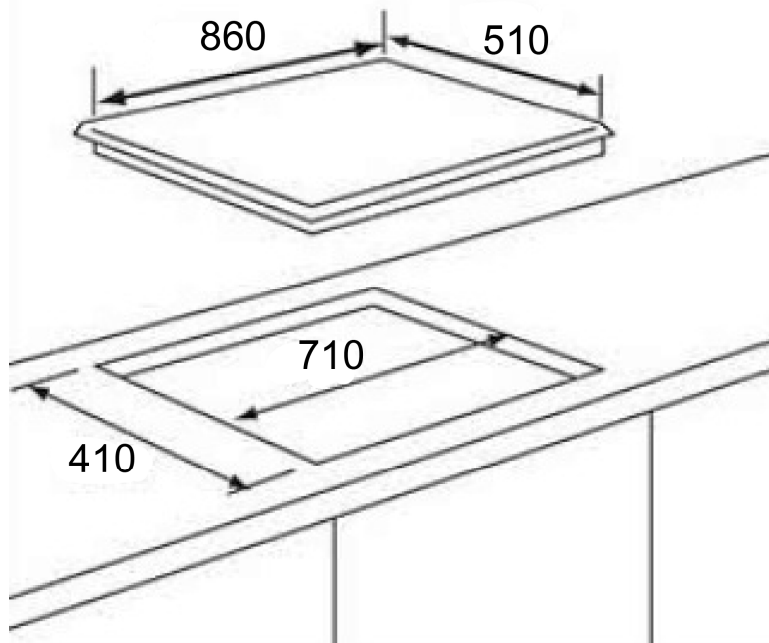

## 90CM 3 ZONES GAS HOB TG1493B

**Brandt**

Picture non-obligatory

- 90cm Gas Hob
- Black Tempered Glass
- Brass Burners
- Left: Triple Ring Burner – 4.5kw
- Right: Triple Ring Burner – 4.5kw
- Centre: Semi-Rapid – 2kw
- Battery Ignition (Size D)
- Frontal Knobs Control
- Cast Iron Grid
- Total Safety Gas Cut-off
- Dimensions in mm:
  - Actual: W860 x D510
  - Built in: W710 x D410