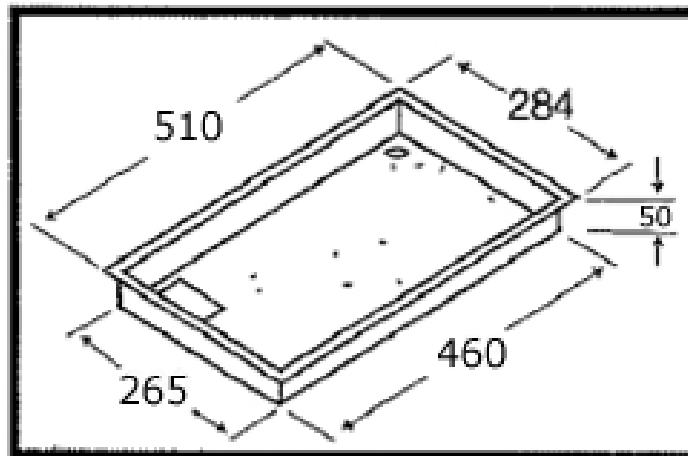

DIMENSIONS

- Dimension of overall product (mm): H44 x W284 x D510
- Built in dimensions (mm): H50x W265 x D460
- Net weight (kg): 6
- Gross weight (kg): 6.5

**30CM WOK DOMINO GAS HOB
TG308XC1**

Brandt
Innovations you need

INSTALLTION DIAGRAM

Overall Dimension

Cut Out Size