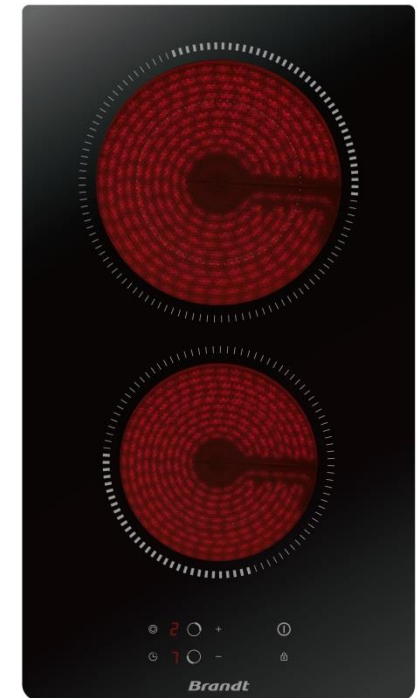

30CM 2 ZONE VITROCERAMIC HOB BPV6221B

Brandt

Whatever today brings.

SPECIFICATIONS

Structure

- Vitroc ceramic glass
- 30cm
- 2 cooking zones
- Touch control

Features

- Cooking positions: 9
- Residual heat indicator, key lock, auto-stop

Cooking zones descriptions

	Zone1	Zone 2
• Position of heating element:	Front	Rear
• Dimension of heating element:	16.5cm	12 – 20cm
• Max power of heating element:	1.2kW	0.7 / 1.7kW

30CM 2 ZONE VITROCERAMIC HOB BPV6221B